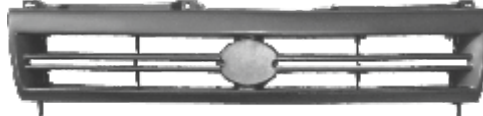

**(MS) SUITABLE FOR SUZUKI**

Front Grill - Rs. 520/-  
Suitable for Wagon 'R' T-5

Front Grill - Rs. 350/-  
Suitable for Esteem T-2

Front Grill - Rs. 350/-  
Suitable for Esteem T-2/3

Front Grill - Rs. 350/-  
Suitable for Esteem T-4