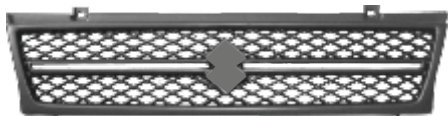

Front Grill - Rs. 135/-  
Suitable for Zen T-4

Front Grill - Rs. 80/-  
Suitable for Car T-1

Front Grill - Rs. 90/-  
Suitable for Car T-1 (Mod. T-4)

Front Grill - Rs. 140/-  
Suitable for Car T-1 (Mod. T-4) 'Crome'