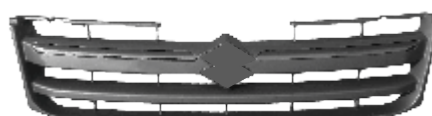

(MS) SUITABLE FOR SUZUKI

Front Grill - Rs. 275/-
Suitable for Swift T-1

Front Grill - Rs. 250/-
Suitable for Swift T-2

Front Grill - Rs. 250/-
Suitable for Swift T-2

Front Grill - Rs. 300/-
Suitable for Swift T-4

Front Grill - Rs. 450/- Suitable for
Swift Desire With Garnish S/o/4 (Comp.)

Front Grill - Rs. 450/-
Suitable for Swift Desire T-2

Front Grill - Rs. 750/-
Suitable for Swift Desire T-3

Front Grill Outer Ring - Rs. 950/-
Suitable for Swift Desire T-4 Crome

Front Grill Alto T-1 Without Garnish - Rs. 135/-
Front Grill Alto T-1 With Garnish - Rs. 230/-

Front Grill Alto T-2 Without Garnish - Rs. 135/-
Front Grill Alto T-2 With Garnish - Rs. 230/-

Front Grill- Rs. 425/-
Suitable for Alto K-10 T-1 With Garnish

Front Grill- Rs. 450/-
Suitable for Alto K-10 T-2 With Garnish