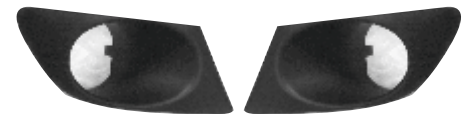

**Fog Lamp Cover Sx4 - Rs.
Fog Lamp Cover Ertiga T-1 - Rs. 100/- Set
Fog Lamp Cover Ertiga T-2 - Rs.
Fog Lamp Cover Breeza - Rs. 100/- Set**