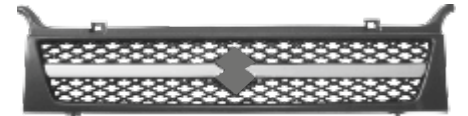

Front Grill - Rs. 140/-
Suitable for Car T-1 (Mod. T-4) 'Crome'