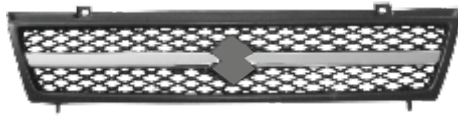

Front Grill - Rs. 90/-  
Suitable for Car T-2/3 (Mod. T-4)

Front Grill - Rs. 140/-  
Suitable for Car T-2/3 (Mod. T-4) Crome

Front Grill - Rs. 90/-  
Suitable for Car T-3

**(MS) SUITABLE FOR SUZUKI**

Front Grill - Rs. 90/-  
Suitable for Car T-4