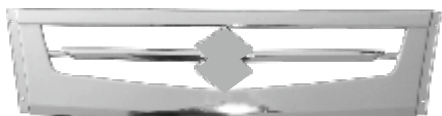

(MS) SUITABLE FOR SUZUKI

Front Grill - Rs. 90/-
Suitable for Car T-4

Front Grill - Rs. 140/-
Suitable for Car T-4 Crome

Front Grill - Rs. 90/-
Suitable for Van T-1 S/o/3

Front Grill - Rs. 90/-
Suitable for Omni T-2 'Centre'

Front Grill - Rs. 190/-
Suitable for Omni T-2 Centre 'Crome'

Front Grill - Rs. 90/-
Suitable for Omni T-3 'Centre'

Front HL Bezel - Rs. 90/-
Suitable for Omni T-2 L&R

Front Grill with Bonnet Garnish - Rs. 1150/-
Suitable for SX-4 'Crome'

Front Grill - Rs. 1150/-
Suitable for Baleno T-2

Front Bumper Grill - Rs. 250/-
Suitable for Swift T-1

Front Bumper Grill - Rs. 150/-
Suitable for Swift T-2|Desire T-1
Front Grill Suitable for Swift T-3 - Rs. 180/-