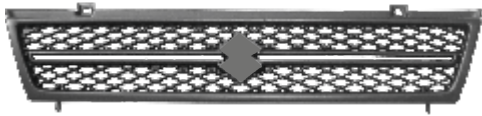

Front Grill - Rs. 90/-  
Suitable for Car T-2/3 (Mod. T-4)

Front Grill - Rs. 140/-  
Suitable for Car T-2/3 (Mod. T-4) Crome

Front Grill - Rs. 90/-  
Suitable for Car T-3

**(MS) SUITABLE FOR SUZUKI**

Front Grill - Rs. 90/-  
Suitable for Car T-4