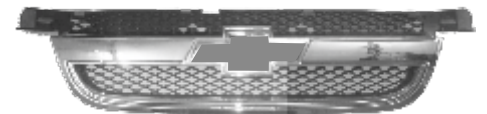

(B11-3) A. Grill Suitable for Uva