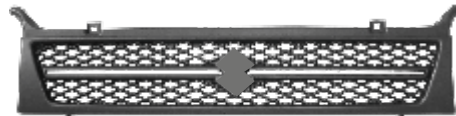

Front Grill - Rs. 90/-
Suitable for Car T-1 (Mod. T-4)